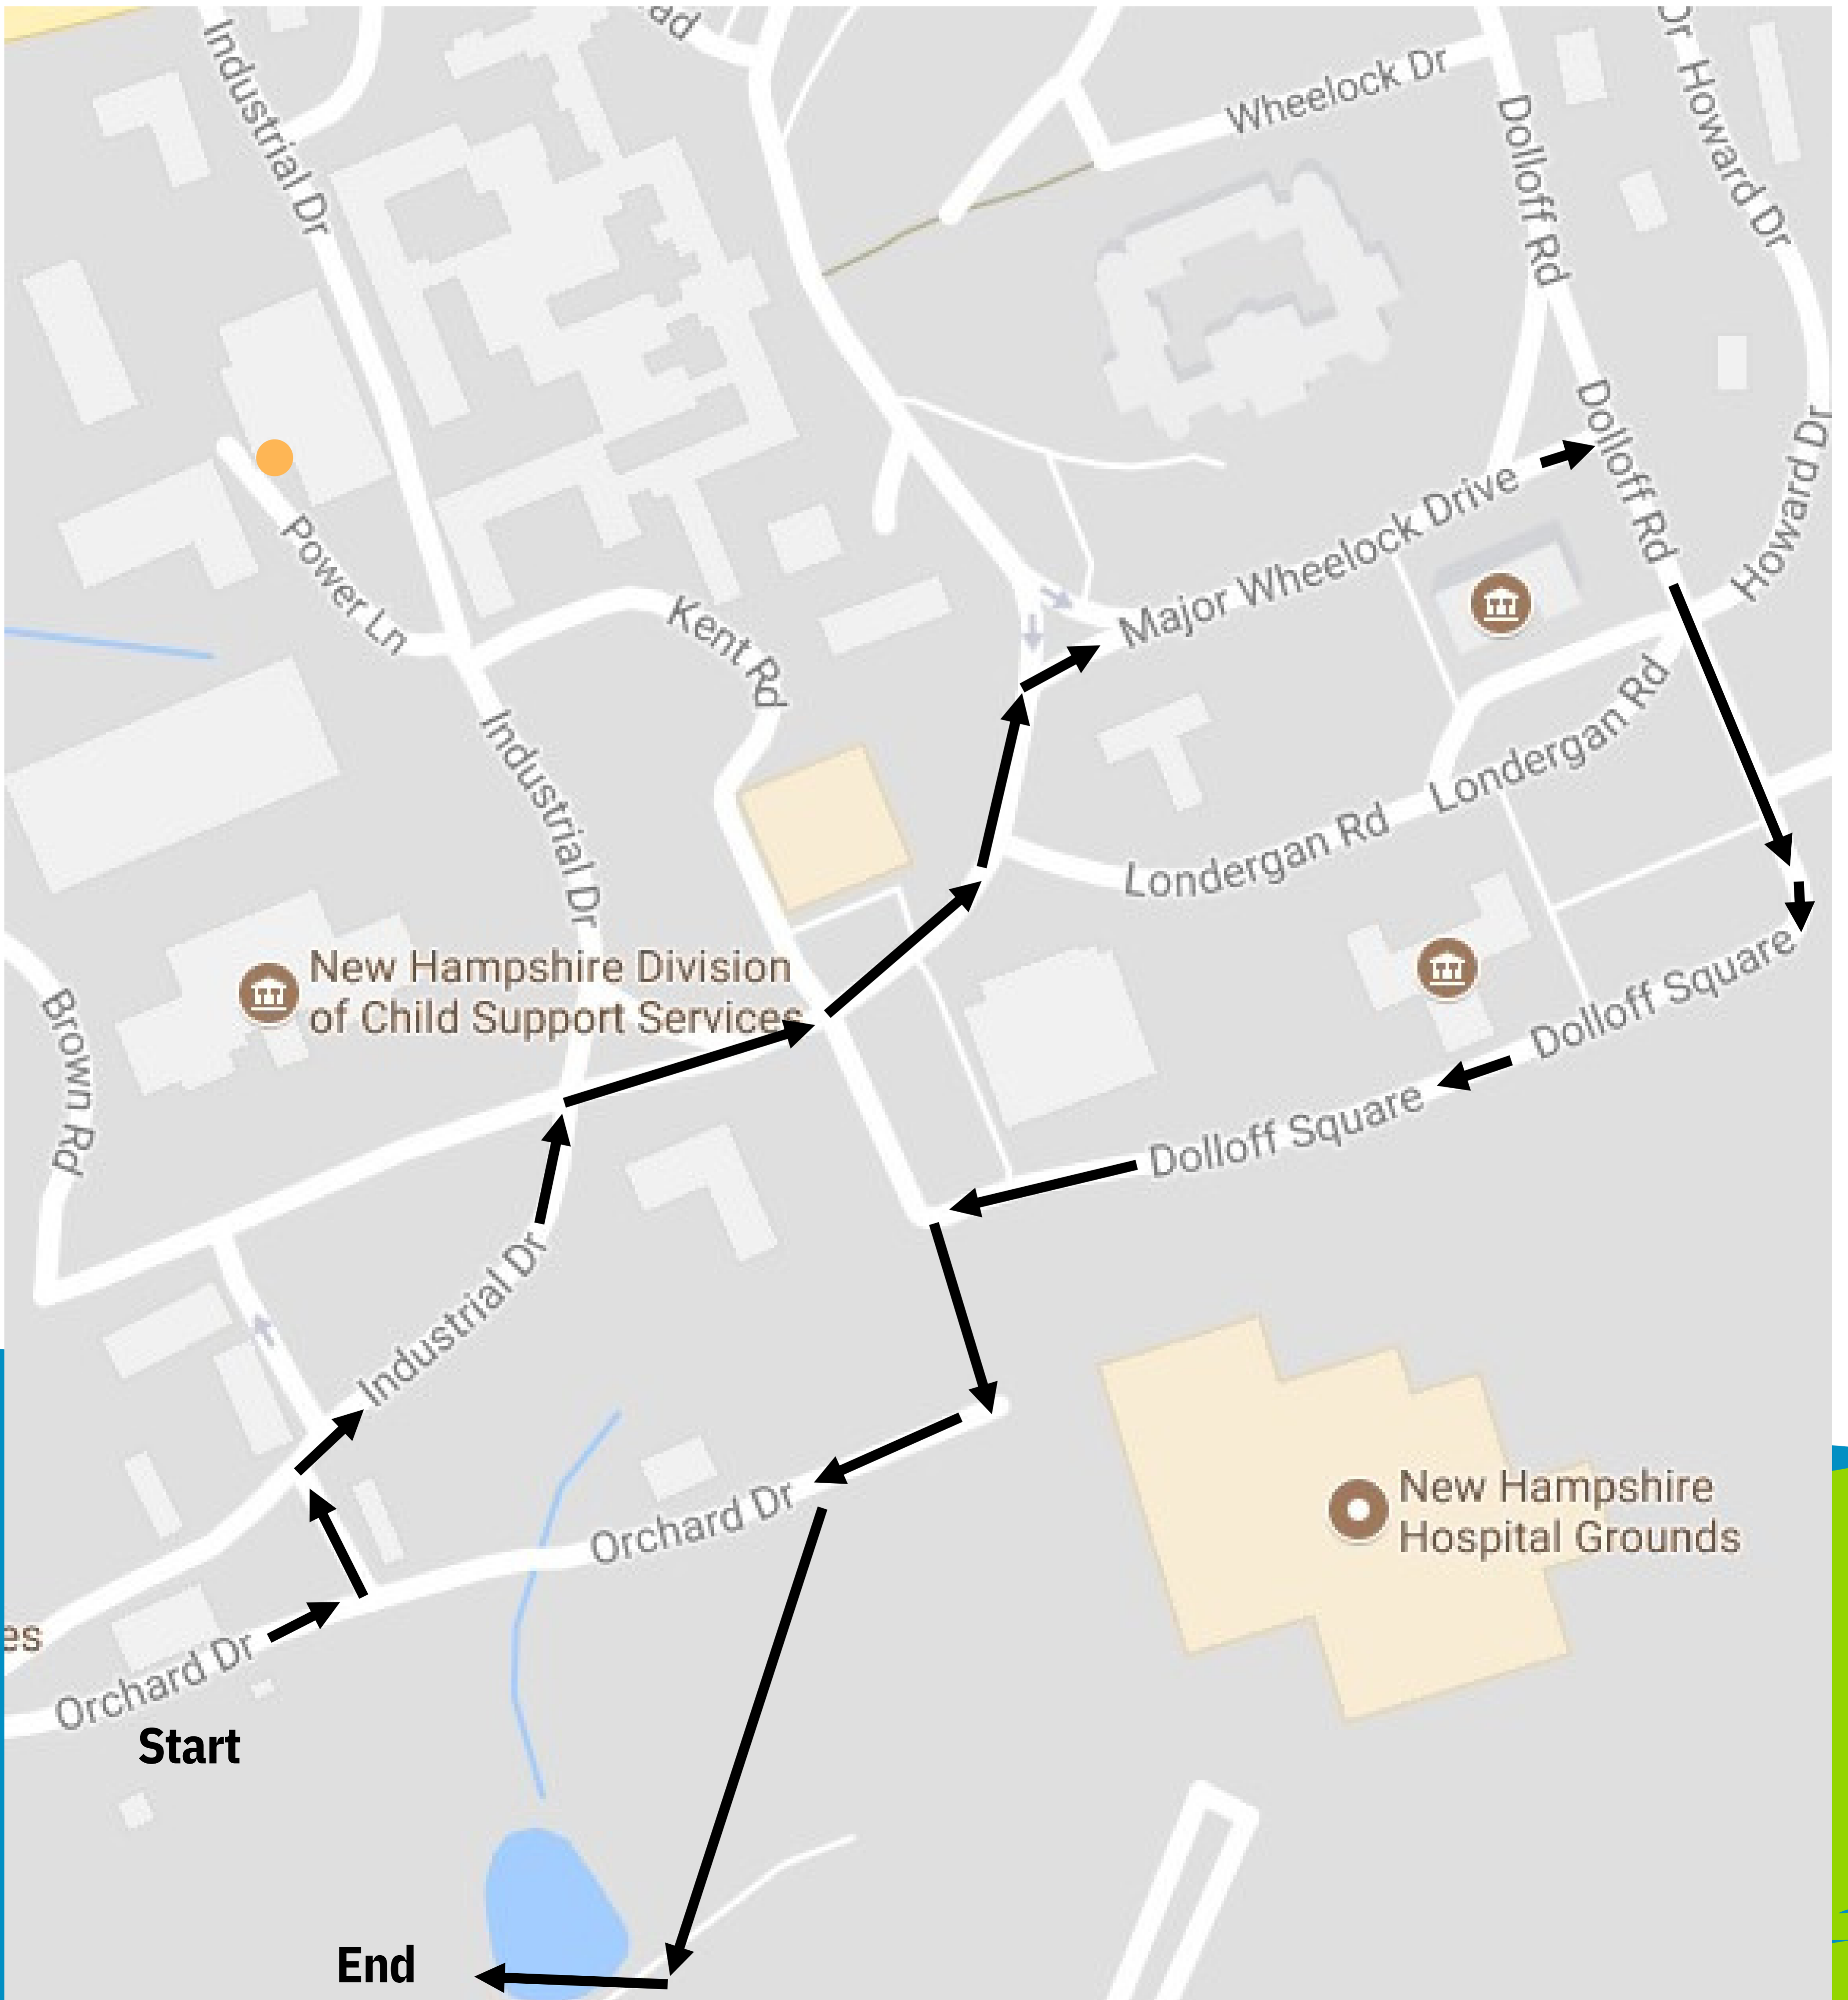

namiWalks

YOUR WAY
New Hampshire

SHORT ROUTE

(~3/4 MI.)

#STIGMAFREEINTHE603

#Together4MH